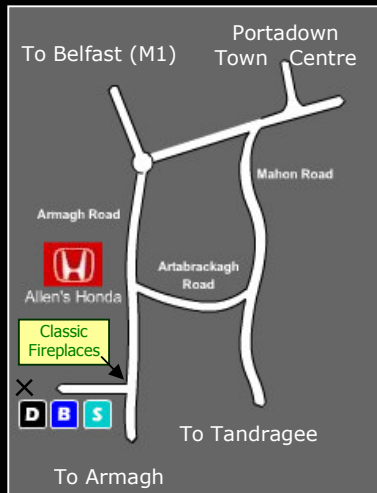

## DIRECTIONS

### From Belfast (M1)

Leave the M1 at Junction 13 and head for Armagh. At the end of the M12, proceed along Northway (bypassing Portadown) and follow the directions for Armagh (Armagh Road). Once on the Armagh Road, travel 400 yards past Allen's Honda and take right at Classic Fireplaces.

### From Armagh

Follow directions for Portadown and proceed along the Armagh Road, heading towards town. Continue past Chapman's Fresh Food and take the left at Classic Fireplaces.

### From Tandragee

Follow the Mahon Road into Portadown and take left along the Artabrackagh Road. At the end of the road, take left at Allen's Honda.